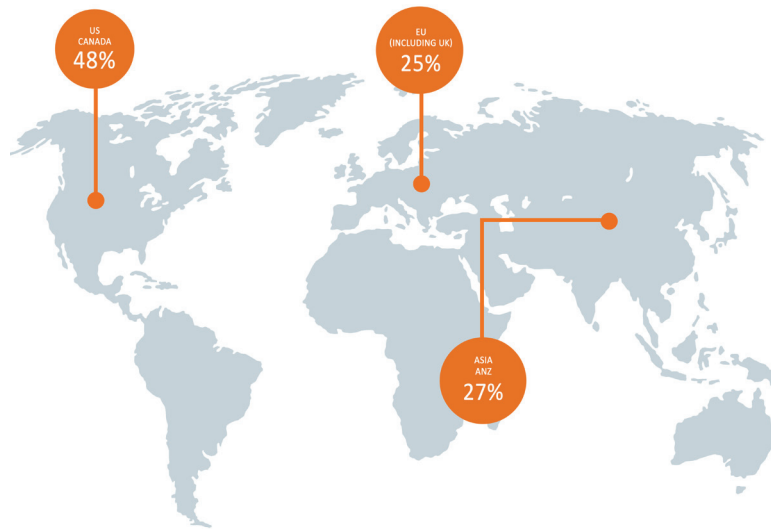

College & University Matriculation for KIS Class of 2018

USA

Canada

UK and Europe

Asia

College & University Matriculation by Region (2016 - 2018)

College & University Matriculation for KIS Classes of 2016 - 2018

AUSTRALIA/NEW ZEALAND:

- The Blue Mountain International School of Hotel Management
- University of Melbourne
- University of New South Wales
- University of Sydney

CANADA:

- McGill University
- McMaster University
- Ryerson University
- University of British Columbia
- University of Calgary
- University of Toronto
- University of Waterloo
- Western University

EUROPE (EXCLUDING UK)

- EBIMM Institute
- Erasmus University
- HAN University of Applied Sciences
- Hildersheim
- Jönköping University
- Leiden University
- Les Roches
- Maastricht, Erasmus
- St. Charles University
- University of Amsterdam